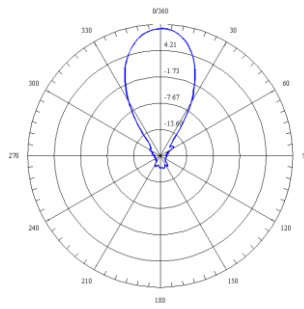

SINGLE AXIS ANTENNA POSITIONER

FEATURES:

- ❖ 360 degree continuous azimuth range.
- ❖ Delay between steps can be variable.
- ❖ Low-noise coaxial rotary joint.
- ❖ DC to 26.5 GHz measurement range.
- ❖ RF transparent construction for minimal Reflections.
- ❖ Weight taking capacity is up to 10 Kg.
- ❖ PC interface software to operate Antenna positioner and to draw polar and 3D plot.

ANTENNA MEASUREMENT UTILITY SOFTWARE SPECIFICATIONS:

- ❖ Our antenna measurement utility software is very simple and user friendly. It will also provide interfacing to your Instrument.
- ❖ Our PC based antenna radiation pattern measurement software can be synchronized with various analyzers like VNA, Power Meter, Spectrum Analyzer etc , to record power reading automatically at various positions.
- ❖ Our antenna measurement utility software provides some measurement facilities such as antenna radiation pattern Linear Plot, Polar Plot, 3D Plot and Axial Ratio.
- ❖ Measurement report is provided in .XLS format.
- ❖ 3D pattern can be generated by interpolating E-plane pattern and H-plane pattern of the antenna.