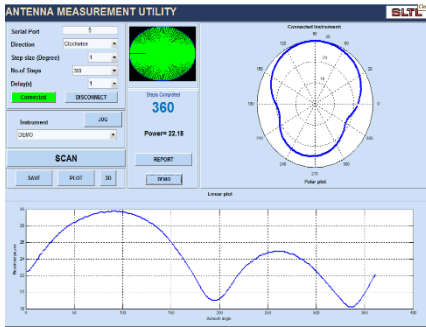

SINGLE AXIS ANTENNA POSITIONER

FEATURES:

- ❖ 360 degree continuous azimuth range.
- ❖ Delay between steps can be variable.
- ❖ Low-noise coaxial rotary joint.
- ❖ DC to 26.5 GHz measurement range.
- ❖ RF transparent construction for minimal Reflections.
- ❖ Weight taking capacity is up to 10 Kg.
- ❖ PC interface software to operate Antenna positioner and to draw polar and 3D plot.

ANTENNA MEASUREMENT UTILITY SOFTWARE SPECIFICATIONS:

- ❖ Our antenna measurement utility software is very simple and user friendly. It will also provide interfacing to your Instrument.
- ❖ Our PC based antenna radiation pattern measurement software can be synchronized with various analyzers like VNA, Power Meter, Spectrum Analyzer etc , to record power reading automatically at various positions.
- ❖ Our antenna measurement utility software provides some measurement facilities such as antenna radiation pattern Linear Plot, Polar Plot, 3D Plot and Axial Ratio.
- ❖ Measurement report is provided in .XLS format.
- ❖ 3D pattern can be generated by interpolating E-plane pattern and H-plane pattern of the antenna.